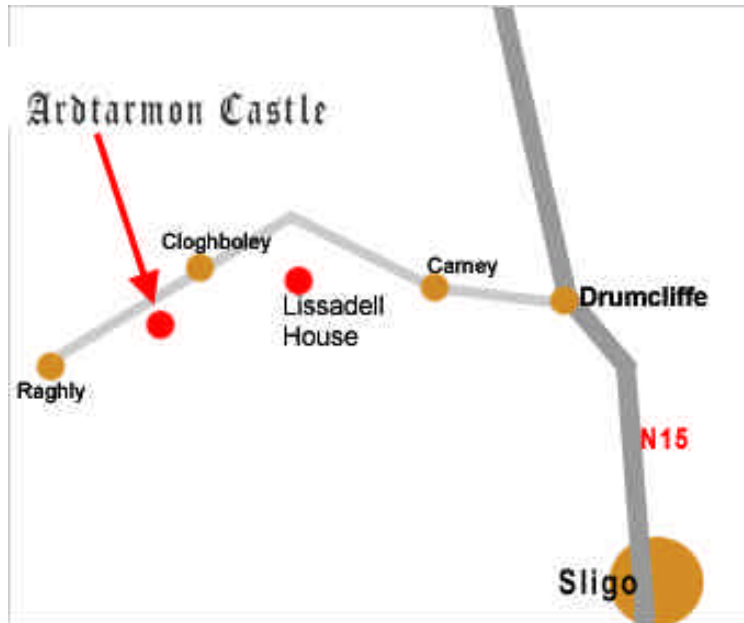

Ardtarmon Castle Ireland

Location:

Ardtarmon Castle
Ballinfull P.O., County Sligo
Ireland

Take the **N15** Sligo to Bundoran road, through **Drumcliffe**, after the **Yeat's Tavern** turn left. Proceed to **Carney** and take the 1st left in the village. Go straight on for 4 miles then take the first left after the shop called **Dunleavey's**. Continue for 2 miles until you see the Ardtarmon Castle on your left

Arriving by Helicopter:

ATC Sligo 0719168461
Sligo Frequency 122.10
Surface Grass
Please call 0872500974 for further information

Location: Circa 3NM North
Westerly of Sligo Airport along
Sligo Bay

Please call 0872500974 for further information & **prior permission**
Helicopter Charter: Unique Helicopters 0044 (0) 28 663 26636